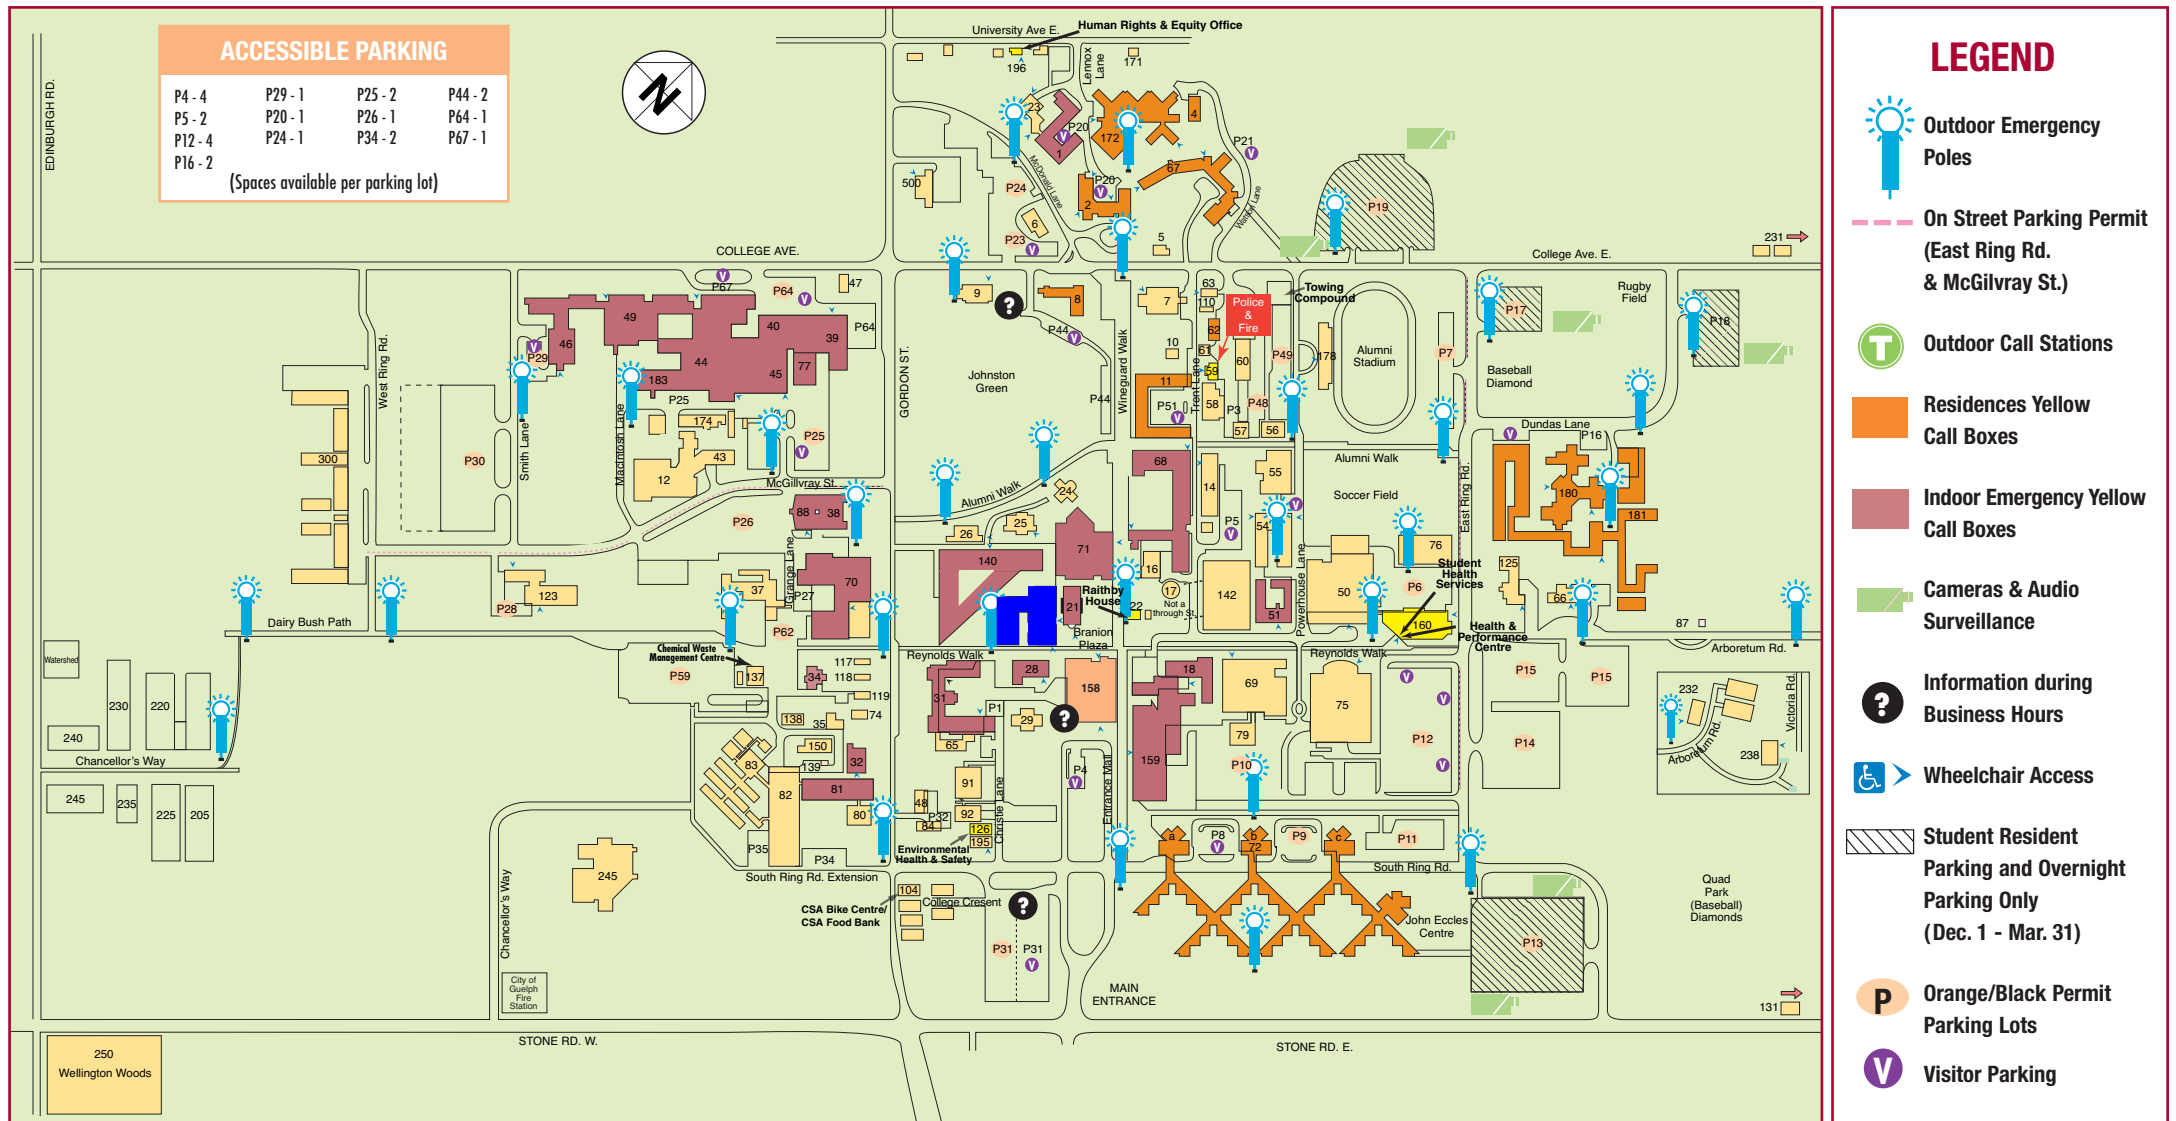

Parking and Transportation Planning

There are Emergency Phones in all elevators. See key below for Bell pay phone locations.

Building Names & Numbers

Bldg Name	Bldg#	Bldg Name	Bldg#	Bldg Name	Bldg#	Bldg Name	Bldg#	Bldg Name	Bldg#
Alumni House	66	East Residences	180	Lab Services	245	OVC(Ontario Veterinary College)		Reynolds Building	26
Alumni Stadium	178	Dundas	180a	Lambton Hall	67	Biomedical Sciences	40	Richards Building	18
Animal Science/Nutrition	70	Lanark	180b	Landscape Architecture	51	Clinical Research	174	Rozanski Hall	142
Arboretum Centre	232	Glengarry	180c	Lennox/Addington Hall	172	Clinical Studies	44	Science Complex	140
Axelrod Building	31	East Townhouse Village	181	Macdonald Hall	2	Immunogenetics Lab	165	Sociology Building	110
Blackwood Hall	14	Environmental Health & Safety	126	Macdonald Institute	1	Large Animal Clinic	45	South Residences	72
Bovey Building	80	Equine Research Centre	123	Macdonald Stewart Art Centre	500	Library	39	Mountain Hall	72a
Bullring	17	Federal Building	48	Macdonald Stewart Hall	23	Lifetime Learning Centre	77	Prairie	72b
Canadian Research Institute for Food Safety	43	Fielding House	196	MacKinnon Building	68	Main Building	39	Maritime	72c
Central Animal Facility	12	Food Science	38	MacLachlan Building	25	MacNabb House	47	Student Family Housing	300
Child-Care Centre	125	Food Technology Centre	88	MacNaughton Building	73	Pathobiology	49	Taylor Nature Centre	238
Conservatory Greenhouse	29	Graham Hall	32	Maid's Hall	62	Population Medicine	45	Textiles & Design	6
Covered Athletic Field	76	Gryphon Centre	75	Massey Hall	24	Small Animal Clinic	44		
Creelman Hall	7	Hagen Aqualab	91	McLaughlin Library	71	Vet Microbiology & Immunology	46		
Crop Science Bldg	69	Hersey Building	60	McNally House	119	Physical Resources Service Building	58		
Dairy Barn	37	Hilton Centre	231	Mills Hall	8	Rathby House	22		
Day Hall	16	Hutt Building	28	Mitchell Athletics Centre	50	Real Estate Division	171		
Drew Hall	10	Johnston Hall	11	Occupational Health	195				
		J.T. Powell Building	160	OPIRG	63				